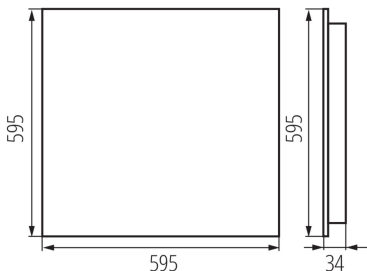

### GENERAL DATA:

**Colour:** white

**Place of assembly:** Recessed mount in the ceiling

**Place of application:** Indoors

**Minimum distance from the illuminated object:** 0,5m

**Compatible with a dimmer:** no

**The product is not suitable to be covered with a heat-insulating material:** yes

**Length [mm]:** 595

**Width [mm]:** 595

**Height [mm]:** 34

**Integrated LED light source:** yes