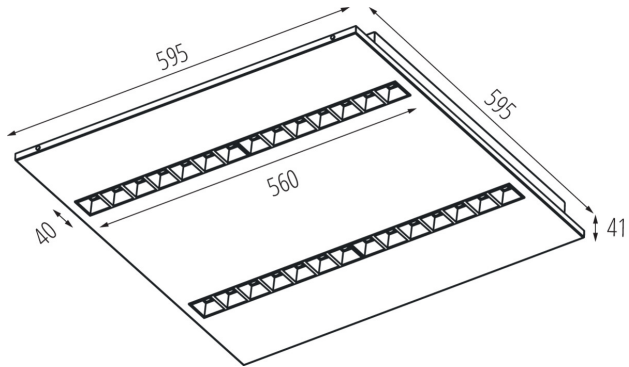

35836 OS-M5D-NW-RST-W-P1

Recessed - Mounted LED Office Fixture