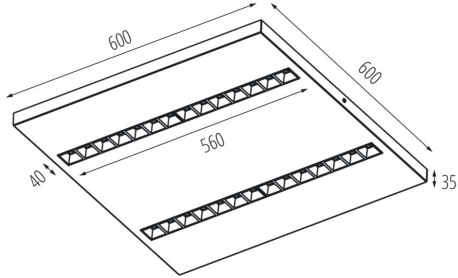

Surface-mounted LED office fixture