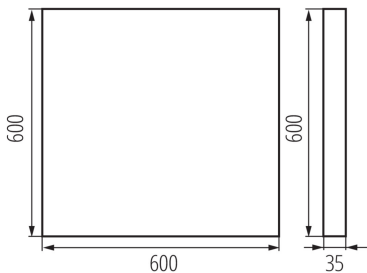

### GENERAL DATA:

**Colour:** white

**Place of assembly:** ceiling mounted

**Place of application:** Indoors

**Minimum distance from the illuminated object :** 0,5m

**Compatible with a dimmer:** no

**The product is not suitable to be covered with a heat-insulating material:** yes

**Length [mm]:** 600

**Width [mm]:** 600

**Height [mm]:** 35

**Integrated LED light source :** yes