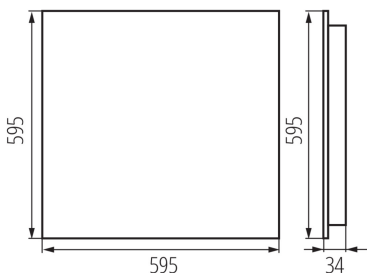

Range of sections of wires used [mm²]: 1,5÷2,5

Lamp-heating time [s]: ≤ 1

Lamp-ignition time [s]: $\leq 0,5$

Rodzaj soczewki [°]: 80

IP class: 20

UGR: ≤ 15

35864 OS-L8D-NW-RST-W-P1

Recessed - Mounted LED Office Fixture