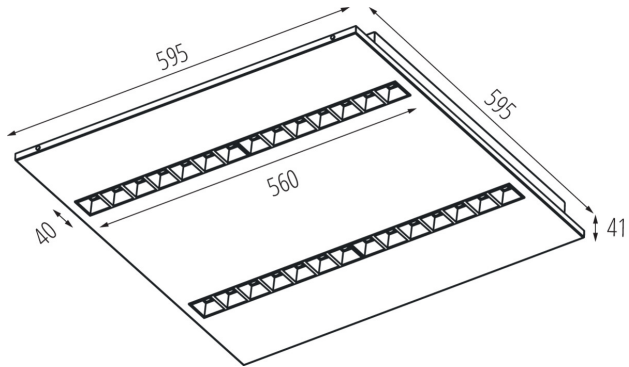

Range of sections of wires used [mm²]: 1,5÷2,5

Lamp-heating time [s]: ≤ 1

Lamp-ignition time [s]: $\leq 0,5$

Rodzaj soczewki [°]: 80

IP class: 20

UGR: ≤ 15

35864 OS-L8D-NW-RST-W-P1

Recessed - Mounted LED Office Fixture