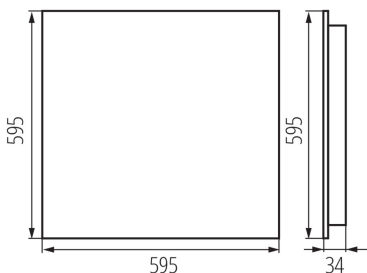

### GENERAL DATA:

**Colour:** white

**Place of assembly:** Recessed mount in the ceiling

**Place of application:** Indoors

**Minimum distance from the illuminated object :** 0,5m

**Compatible with a dimmer:** no

**The product is not suitable to be covered with a heat-insulating material:** yes

**Length [mm]:** 595

**Width [mm]:** 595

**Height [mm]:** 34

**Integrated LED light source :** yes