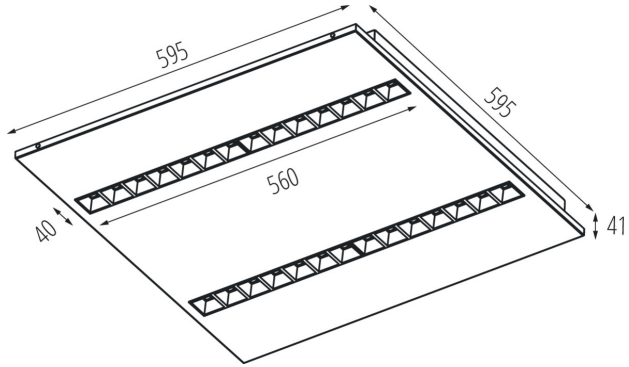

35872 OS-H8D-NW-RST-W-P1

Recessed - Mounted LED Office Fixture