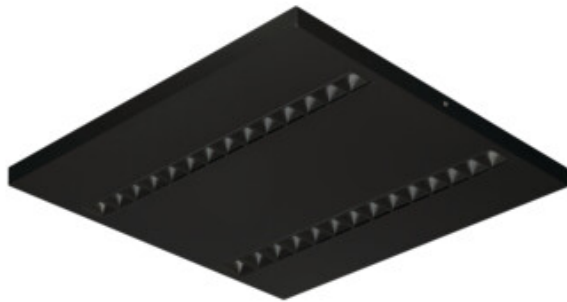

Surface-mounted LED office fixture

5905339359384

GENERAL DATA:

Colour: black

Place of assembly: ceiling mounted

Place of application: Indoors

Minimum distance from the illuminated object : 0,5m

Compatible with a dimmer: no

The product is not suitable to be covered with a heat-insulating material: yes

Length [mm]: 600

Width [mm]: 600

Height [mm]: 35

Integrated LED light source : yes

TECHNICAL DATA:

Rated voltage [V]: 220-240 AC

Rated frequency [Hz]: 50

Maximum power [W]: 22W

Class of protection against electric shock : I

Lampshade material: plastic

Diode type: LED SMD

Luminous flux of the light fitting [lm]: 2800

Colour temperature: Warm white

Number of on/off cycles : ≥ 30000

Lighting angle [°]: 50

Ambient temperature range to which the product can be exposed: 5÷25

Shade type: louvre

Enclosure material: Metal

Connection type: Self-clamping block