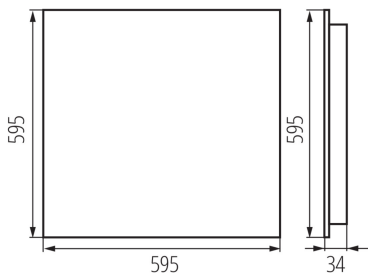

GENERAL DATA:

Colour: black

Place of assembly: Recessed mount in the ceiling

Place of application: Indoors

Minimum distance from the illuminated object : 0,5m

Compatible with a dimmer: no

The product is not suitable to be covered with a heat-insulating material: yes

Length [mm]: 595

Width [mm]: 595

Height [mm]: 34

Integrated LED light source : yes

TECHNICAL DATA:

Rated voltage [V]: 220-240 AC

Rated frequency [Hz]: 50

Maximum power [W]: 22W

Class of protection against electric shock : I

Lampshade material: plastic

Diode type: LED SMD

Luminous flux of the light fitting [lm]: 2800

Colour temperature: Warm white

Correlated colour temperature [K]: 3000

Colour consistency in McAdam ellipses : ≤ 3

Colour rendering index: 80

Service life [h]: 50000

Luminous-flux-retention factor at the end of rated service life :
L90B10

Number of on/off cycles: ≥ 30000

Lighting angle [°]: 50

Ambient temperature range to which the product can be exposed: 5÷25

Shade type: louvre

Enclosure material: Metal

Connection type: Self-clamping block

Range of sections of wires used [mm²]: 1,5÷2,5

Lamp-heating time [s]: ≤ 1

Lamp-ignition time [s]: $\leq 0,5$

Rodzaj soczewki [°]: 50

IP class: 20

UGR: ≤ 14