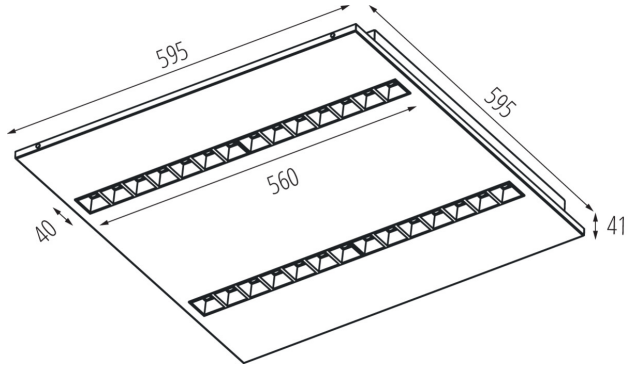

35944 OS-L5D-WW-RST-B-P1

Recessed - Mounted LED Office Fixture