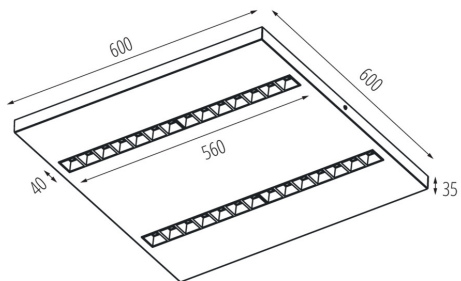

Surface-mounted LED office fixture