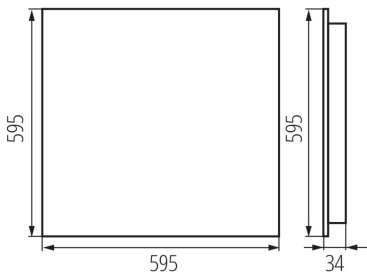

### GENERAL DATA:

**Colour:** black

**Place of assembly:** Recessed mount in the ceiling

**Place of application:** Indoors

**Minimum distance from the illuminated object :** 0,5m

**Compatible with a dimmer:** no

**The product is not suitable to be covered with a heat-insulating material:** yes

**Length [mm]:** 595

**Width [mm]:** 595

**Height [mm]:** 34

**Integrated LED light source :** yes