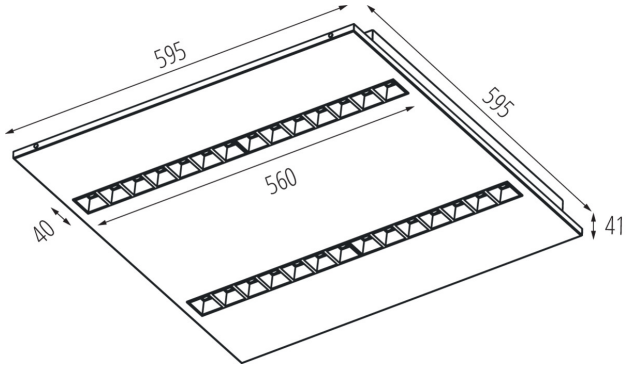

35948 OS-M5D-WW-RST-B-P1

Recessed - Mounted LED Office Fixture