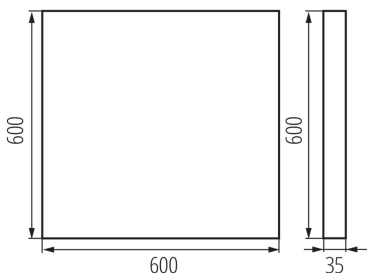

35950 OS-H5D-WW-RST-B-N1

Surface-mounted LED office fixture

5905339359506

low
UGR

MO
DE
RN
design

GENERAL DATA:

Colour: black

Place of assembly: ceiling mounted

Place of application: Indoors

Minimum distance from the illuminated object: 0,5m

Compatible with a dimmer: no

The product is not suitable to be covered with a heat-insulating material: yes

Length [mm]: 600

Width [mm]: 600

Height [mm]: 35

Integrated LED light source: yes

TECHNICAL DATA:

Rated voltage [V]: 220-240 AC

Rated frequency [Hz]: 50

Maximum power [W]: 49W

Class of protection against electric shock: I

Lampshade material: plastic

Diode type: LED SMD

Luminous flux of the light fitting [lm]: 5600

Colour temperature: Warm white

Correlated colour temperature [K]: 3000

Colour consistency in McAdam ellipses: ≤ 3

Colour rendering index: 80

Service life [h]: 50000

Luminous-flux-retention factor at the end of rated service life: L90B10

Number of on/off cycles: ≥ 30000

Lighting angle [°]: 50

Ambient temperature range to which the product can be exposed: 5÷25

Shade type: louvre

Enclosure material: Metal

Connection type: Self-clamping block

Range of sections of wires used [mm²]: 1,5÷2,5

Lamp-heating time [s]: ≤ 1

Lamp-ignition time [s]: $\leq 0,5$

Rodzaj soczewki [°]: 50

IP class: 20

UGR: ≤ 16