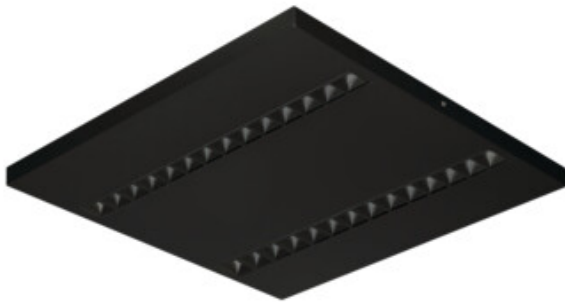

35950 OS-H5D-WW-RST-B-N1

Surface-mounted LED office fixture

5905339359506

low
UGR

MO
DE
RN
design

GENERAL DATA:

Colour: black

Place of assembly: ceiling mounted

Place of application: Indoors

Minimum distance from the illuminated object: 0,5m

Compatible with a dimmer: no

The product is not suitable to be covered with a heat-insulating material: yes

Length [mm]: 600

Lampshade material: plastic

Diode type: LED SMD

Luminous flux of the light fitting [lm]: 5600

Colour temperature: Warm white

Correlated colour temperature [K]: 3000

Colour consistency in McAdam ellipses: ≤ 3

Shade type: louvre

Enclosure material: Metal

Connection type: Self-clamping block

Range of sections of wires used [mm²]: 1,5÷2,5

Lamp-heating time [s]: ≤ 1

Lamp-ignition time [s]: $\leq 0,5$

Rodzaj soczewki [°]: 50