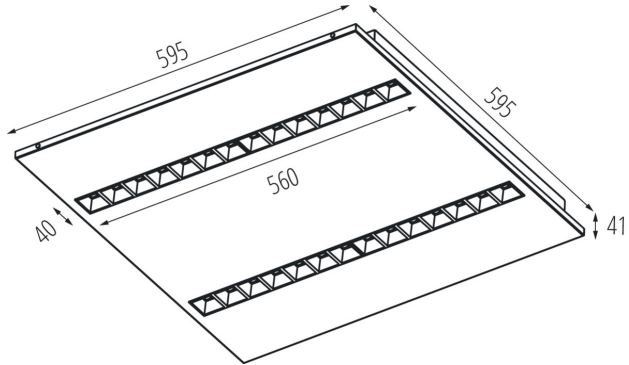

35952 OS-H5D-WW-RST-B-P1

Recessed - Mounted LED Office Fixture