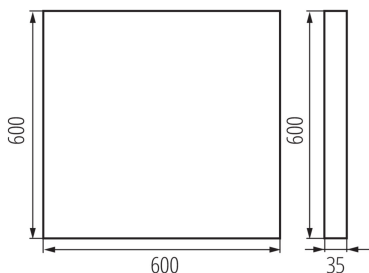

Surface-mounted LED office fixture

5905339359544

GENERAL DATA:

Colour: black

Place of assembly: ceiling mounted

Place of application: Indoors

Minimum distance from the illuminated object : 0,5m

Compatible with a dimmer: no

The product is not suitable to be covered with a heat-insulating material: yes

Length [mm]: 600

Width [mm]: 600

Height [mm]: 35

Integrated LED light source : yes

TECHNICAL DATA:

Rated voltage [V]: 220-240 AC

Rated frequency [Hz]: 50

Maximum power [W]: 22W

Class of protection against electric shock : I

Lampshade material: plastic

Diode type: LED SMD

Luminous flux of the light fitting [lm]: 2800

Colour temperature: white

Correlated colour temperature [K]: 4000

Colour consistency in McAdam ellipses : ≤ 3

Colour rendering index: 80

Service life [h]: 50000

Luminous-flux-retention factor at the end of rated service life :
L90B10

Number of on/off cycles: ≥ 30000

Lighting angle [°]: 50

Ambient temperature range to which the product can be exposed: 5÷25

Shade type: louvre

Enclosure material: Metal

Connection type: Self-clamping block

Range of sections of wires used [mm²]: 1,5÷2,5

Lamp-heating time [s]: ≤ 1

Lamp-ignition time [s]: $\leq 0,5$

Rodzaj soczewki [°]: 50

IP class: 20

UGR: ≤ 14