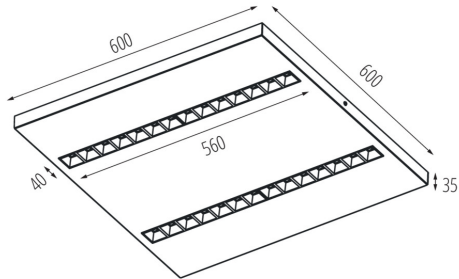

35954 OS-S5D-NW-RST-B-N1

Surface-mounted LED office fixture