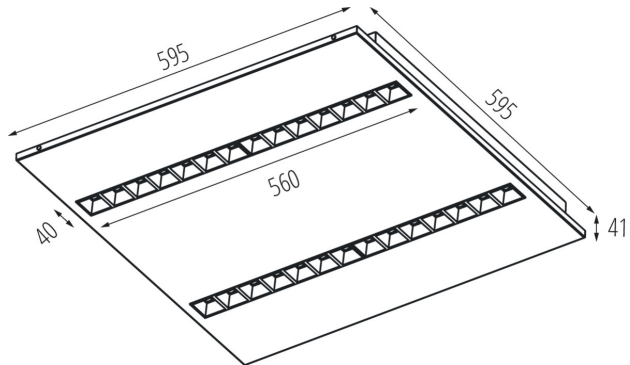

35956 OS-S5D-NW-RST-B-P1

Recessed - Mounted LED Office Fixture