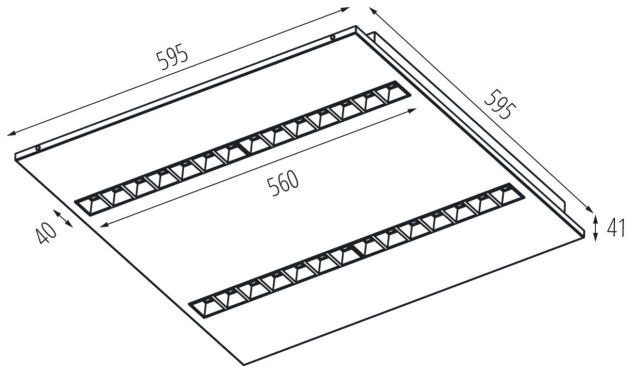

35960 OS-L5D-NW-RST-B-P1

Recessed - Mounted LED Office Fixture