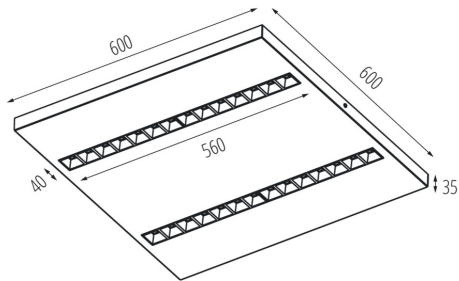

Surface-mounted LED office fixture