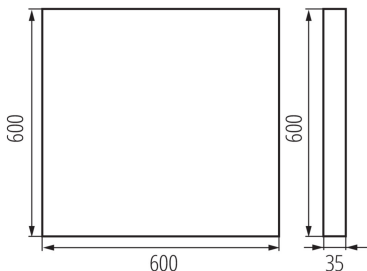

35966 OS-H5D-NW-RST-B-N1

Surface-mounted LED office fixture

5905339359667

GENERAL DATA:

Colour: black

Place of assembly: ceiling mounted

Place of application: Indoors

Minimum distance from the illuminated object : 0,5m

Compatible with a dimmer: no

The product is not suitable to be covered with a heat-insulating material: yes

Length [mm]: 600

Width [mm]: 600

Height [mm]: 35

Integrated LED light source : yes

TECHNICAL DATA:

Rated voltage [V]: 220-240 AC

Rated frequency [Hz]: 50

Maximum power [W]: 49W

Class of protection against electric shock : I

Lampshade material: plastic

Diode type: LED SMD

Luminous flux of the light fitting [lm]: 5600

Colour temperature: white

Correlated colour temperature [K]: 4000

Colour consistency in McAdam ellipses : ≤ 3

Colour rendering index: 80

Service life [h]: 50000

Luminous-flux-retention factor at the end of rated service life :
L90B10

Number of on/off cycles: ≥ 30000

Lighting angle [°]: 50

Ambient temperature range to which the product can be exposed: 5÷25

Shade type: louvre

Enclosure material: Metal

Connection type: Self-clamping block

Range of sections of wires used [mm²]: 1,5÷2,5

Lamp-heating time [s]: ≤ 1

Lamp-ignition time [s]: $\leq 0,5$

Rodzaj soczewki [°]: 50

IP class: 20

UGR: ≤ 16