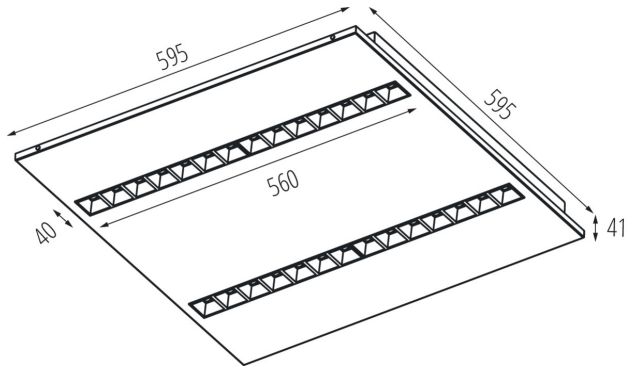

35968 OS-H5D-NW-RST-B-P1

Recessed - Mounted LED Office Fixture