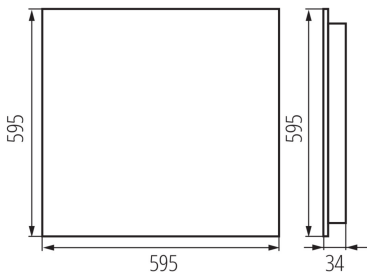

35968 OS-H5D-NW-RST-B-P1

Recessed - Mounted LED Office Fixture

5905339359681

GENERAL DATA:

Colour: black

Place of assembly: Recessed mount in the ceiling

Place of application: Indoors

Minimum distance from the illuminated object : 0,5m

Compatible with a dimmer: no

The product is not suitable to be covered with a heat-insulating material: yes

Length [mm]: 595

Width [mm]: 595

Height [mm]: 34

Integrated LED light source : yes

TECHNICAL DATA: