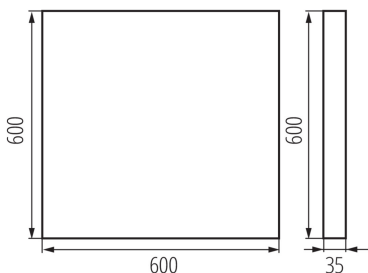

Surface-mounted LED office fixture

5905339359704

low
UGR

MODERN
design

GENERAL DATA:

Colour: black

Place of assembly: ceiling mounted

Place of application: Indoors

Minimum distance from the illuminated object : 0,5m

Compatible with a dimmer: no

The product is not suitable to be covered with a heat-insulating material: yes

Length [mm]: 600

Width [mm]: 600

Height [mm]: 35

Integrated LED light source : yes

TECHNICAL DATA:

Rated voltage [V]: 220-240 AC

Rated frequency [Hz]: 50

Maximum power [W]: 22W

Class of protection against electric shock : I

Lampshade material: plastic

Diode type: LED SMD

Luminous flux of the light fitting [lm]: 2800

Colour temperature: Warm white

Correlated colour temperature [K]: 3000

Colour consistency in McAdam ellipses : ≤ 3

Colour rendering index: 80

Service life [h]: 50000

Luminous-flux-retention factor at the end of rated service life :
L90B10

Number of on/off cycles: ≥ 30000

Lighting angle [°]: 80

Ambient temperature range to which the product can be exposed: 5÷25

Shade type: louvre

Enclosure material: Metal

Connection type: Self-clamping block

Range of sections of wires used [mm²]: 1,5÷2,5

Lamp-heating time [s]: ≤ 1

Lamp-ignition time [s]: $\leq 0,5$

Rodzaj soczewki [°]: 80

IP class: 20

UGR: ≤ 14