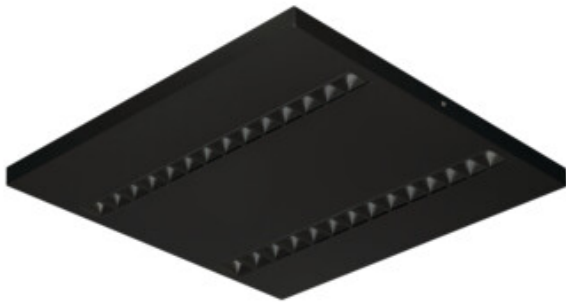

Surface-mounted LED office fixture

5905339359704

low
UGR

MODERN
design

GENERAL DATA:

Colour: black

Place of assembly: ceiling mounted

Place of application: Indoors

Minimum distance from the illuminated object : 0,5m

Compatible with a dimmer: no

The product is not suitable to be covered with a heat-insulating material: yes

Length [mm]: 600

Width [mm]: 600

Height [mm]: 35

Luminous flux of the light fitting [lm]: 2800

Colour temperature: Warm white

Correlated colour temperature [K]: 3000

Colour consistency in McAdam ellipses : ≤ 3

Colour rendering index: 80

Service life [h]: 50000

Enclosure material: Metal

Connection type: Self-clamping block

Range of sections of wires used [mm²]: 1,5÷2,5

Lamp-heating time [s]: ≤ 1

Lamp-ignition time [s]: $\leq 0,5$

Rodzaj soczewki [°]: 80

IP class: 20