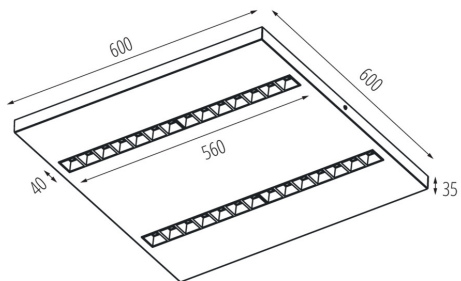

35970 OS-S8D-WW-RST-B-N1

Surface-mounted LED office fixture