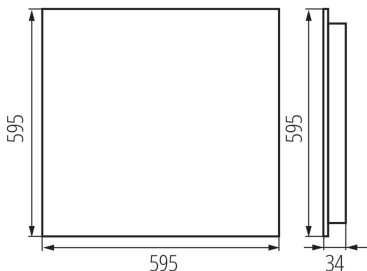

### GENERAL DATA:

**Colour:** black

**Place of assembly:** Recessed mount in the ceiling

**Place of application:** Indoors

**Minimum distance from the illuminated object :** 0,5m

**Compatible with a dimmer:** no

**The product is not suitable to be covered with a heat-insulating material:** yes

**Length [mm]:** 595

**Width [mm]:** 595

**Height [mm]:** 34

**Integrated LED light source :** yes