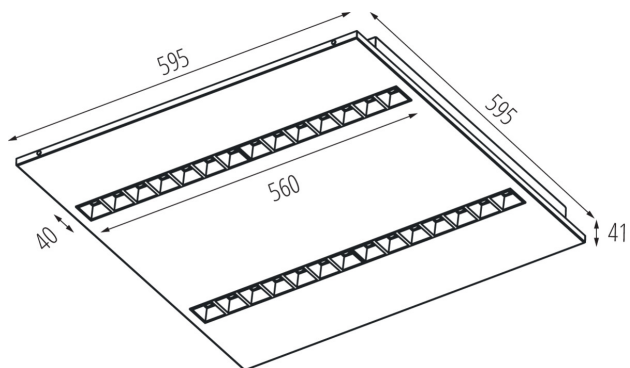

35972 OS-S8D-WW-RST-B-P1

Recessed - Mounted LED Office Fixture