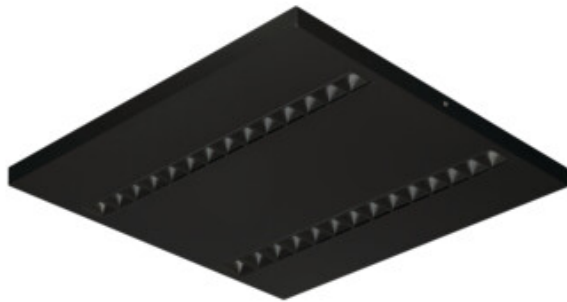

Surface-mounted LED office fixture

5905339359742

GENERAL DATA:

Colour: black

Place of assembly: ceiling mounted

Place of application: Indoors

Minimum distance from the illuminated object : 0,5m

Compatible with a dimmer: no

The product is not suitable to be covered with a heat-insulating material: yes

Length [mm]: 600

Width [mm]: 600

Height [mm]: 35

Integrated LED light source : yes

TECHNICAL DATA:

Rated voltage [V]: 220-240 AC

Rated frequency [Hz]: 50

Maximum power [W]: 31W

Class of protection against electric shock : I

Lampshade material: plastic

Diode type: LED SMD

Luminous flux of the light fitting [lm]: 3800

Colour temperature: Warm white

Number of on/off cycles : ≥ 30000

Lighting angle [°]: 80

Ambient temperature range to which the product can be exposed: 5÷25

Shade type: louvre

Enclosure material: Metal

Connection type: Self-clamping block