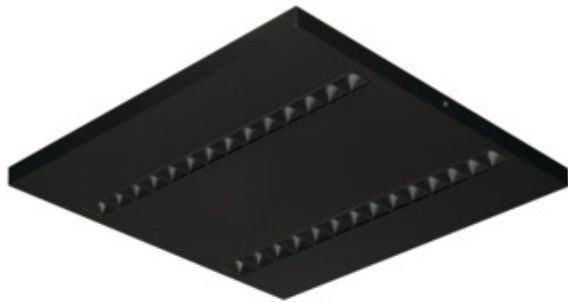

Surface-mounted LED office fixture

5905339359865

### GENERAL DATA:

**Colour:** black

**Place of assembly:** ceiling mounted

**Place of application:** Indoors

**Minimum distance from the illuminated object :** 0,5m

**Compatible with a dimmer:** no

**The product is not suitable to be covered with a heat-insulating material:** yes

**Length [mm]:** 600

**Width [mm]:** 600

**Height [mm]:** 35

**Integrated LED light source :** yes