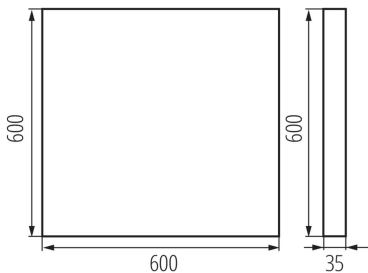

Surface-mounted LED office fixture

5905339359865

GENERAL DATA:

Colour: black

Place of assembly: ceiling mounted

Place of application: Indoors

Minimum distance from the illuminated object : 0,5m

Compatible with a dimmer: no

The product is not suitable to be covered with a heat-insulating material: yes

Length [mm]: 600

Width [mm]: 600

Height [mm]: 35

Integrated LED light source : yes

TECHNICAL DATA:

Rated voltage [V]: 220-240 AC

Rated frequency [Hz]: 50

Maximum power [W]: 22W

Class of protection against electric shock : I

Lampshade material: plastic

Diode type: LED SMD

Luminous flux of the light fitting [lm]: 2800

Colour temperature: white

Correlated colour temperature [K]: 4000

Colour consistency in McAdam ellipses : ≤ 3

Colour rendering index: 80

Service life [h]: 50000

Luminous-flux-retention factor at the end of rated service life :
L90B10

Number of on/off cycles: ≥ 30000

Lighting angle [°]: 80

Ambient temperature range to which the product can be exposed: 5÷25

Shade type: louvre

Enclosure material: Metal

Connection type: Self-clamping block

Range of sections of wires used [mm²]: 1,5÷2,5

Lamp-heating time [s]: ≤ 1

Lamp-ignition time [s]: $\leq 0,5$

Rodzaj soczewki [°]: 80

IP class: 20

UGR: ≤ 14