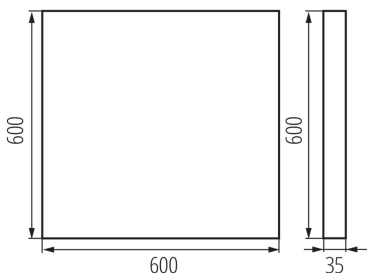

35990 OS-L8D-NW-RST-B-N1

Surface-mounted LED office fixture

5905339359902

GENERAL DATA:

Colour: black

Place of assembly: ceiling mounted

Place of application: Indoors

Minimum distance from the illuminated object : 0,5m

Compatible with a dimmer: no

The product is not suitable to be covered with a heat-insulating material: yes

Length [mm]: 600

Width [mm]: 600

Height [mm]: 35

Integrated LED light source : yes

TECHNICAL DATA:

Rated voltage [V]: 220-240 AC

Rated frequency [Hz]: 50

Maximum power [W]: 31W

Class of protection against electric shock : I

Lampshade material: plastic

Diode type: LED SMD

Luminous flux of the light fitting [lm]: 3800