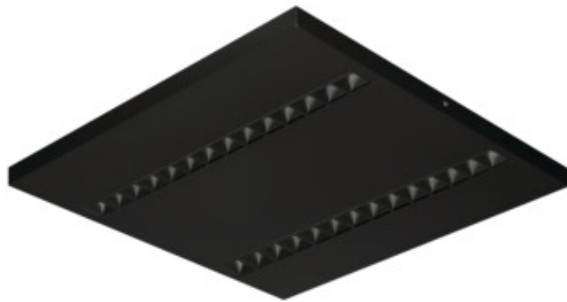

35990 OS-L8D-NW-RST-B-N1

Surface-mounted LED office fixture

5905339359902

GENERAL DATA:

Colour: black

Place of assembly: ceiling mounted

Place of application: Indoors

Minimum distance from the illuminated object : 0,5m

Compatible with a dimmer: no

The product is not suitable to be covered with a heat-insulating material: yes

Length [mm]: 600

Width [mm]: 600

Height [mm]: 35

Integrated LED light source : yes

TECHNICAL DATA:

Rated voltage [V]: 220-240 AC

Rated frequency [Hz]: 50

Maximum power [W]: 31W

Class of protection against electric shock : I

Lampshade material: plastic

Diode type: LED SMD

Luminous flux of the light fitting [lm]: 3800

Number of on/off cycles: ≥ 30000

Lighting angle [°]: 80

Ambient temperature range to which the product can be exposed: 5÷25

Shade type: louvre

Enclosure material: Metal

Connection type: Self-clamping block