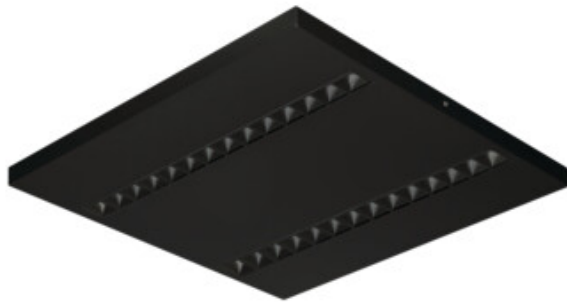

35998 OS-H8D-NW-RST-B-N1

Surface-mounted LED office fixture

5905339359988

low
UGR

MO
DE
RN
design

OS RST B N1

GENERAL DATA:

Colour: black

Place of assembly: ceiling mounted

Place of application: Indoors

Minimum distance from the illuminated object : 0,5m

Compatible with a dimmer: no

The product is not suitable to be covered with a heat-insulating material: yes

Class of protection against electric shock : I

Lampshade material: plastic

Diode type: LED SMD

Luminous flux of the light fitting [lm]: 5600

Colour temperature: white

Correlated colour temperature [K]: 4000

Ambient temperature range to which the product can be exposed: 5÷25

Shade type: louvre

Enclosure material: Metal

Connection type: Self-clamping block

Range of sections of wires used [mm²]: 1,5÷2,5

Lamp-heating time [s]: ≤ 1