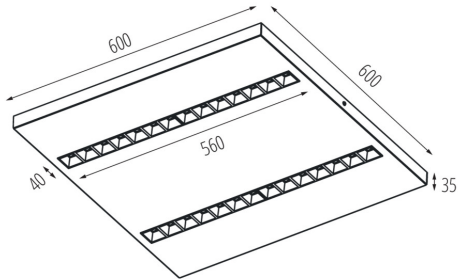

Surface-mounted LED office fixture