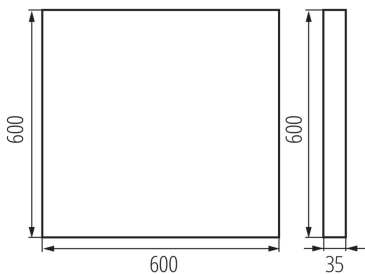

GENERAL DATA:

Colour: black

Place of assembly: ceiling mounted

Place of application: Indoors

Minimum distance from the illuminated object : 0,5m

Compatible with a dimmer: no

The product is not suitable to be covered with a heat-insulating material: yes

Length [mm]: 600

Width [mm]: 600

Height [mm]: 35

Integrated LED light source : yes

TECHNICAL DATA:

Rated voltage [V]: 220-240 AC

Rated frequency [Hz]: 50

Maximum power [W]: 49W

Class of protection against electric shock : I

Lampshade material: plastic

Diode type: LED SMD

Luminous flux of the light fitting [lm]: 5600

Colour temperature: white

Correlated colour temperature [K]: 4000

Colour consistency in McAdam ellipses : ≤ 3

Colour rendering index: 80

Service life [h]: 50000

Luminous-flux-retention factor at the end of rated service life :
L90B10

Number of on/off cycles: ≥ 30000

Lighting angle [°]: 80

Ambient temperature range to which the product can be exposed: 5÷25

Shade type: louvre

Enclosure material: Metal

Connection type: Self-clamping block

Range of sections of wires used [mm²]: 1,5÷2,5

Lamp-heating time [s]: ≤ 1

Lamp-ignition time [s]: $\leq 0,5$

Rodzaj soczewki [°]: 80

IP class: 20

UGR: ≤ 16