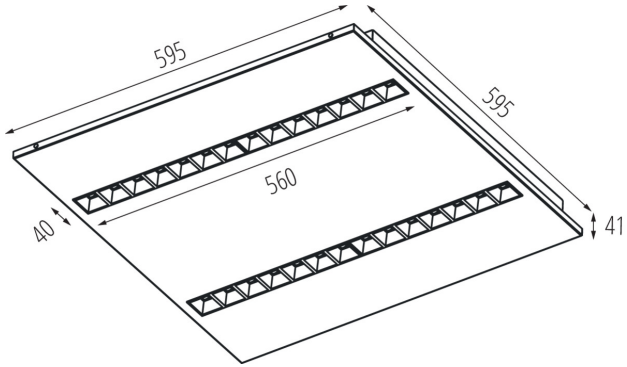

36000 OS-H8D-NW-RST-B-P1

Recessed - Mounted LED Office Fixture