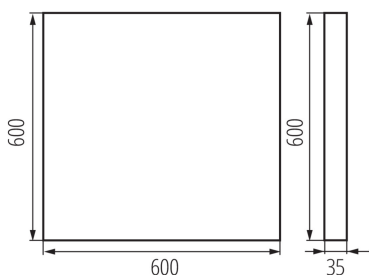

Surface-mounted LED office fixture

5905339360663

GENERAL DATA:

Colour: white

Place of assembly: ceiling mounted

Place of application: Indoors

Minimum distance from the illuminated object : 0,5m

Compatible with a dimmer: no

The product is not suitable to be covered with a heat-insulating material: yes

Length [mm]: 600

Width [mm]: 600

Height [mm]: 35

Integrated LED light source : yes

TECHNICAL DATA:

Rated voltage [V]: 220-240 AC

Rated frequency [Hz]: 50

Maximum power [W]: 22W

Class of protection against electric shock : I

Lampshade material: plastic

Diode type: LED SMD

Luminous flux of the light fitting [lm]: 3200

Colour temperature: neutral warm white