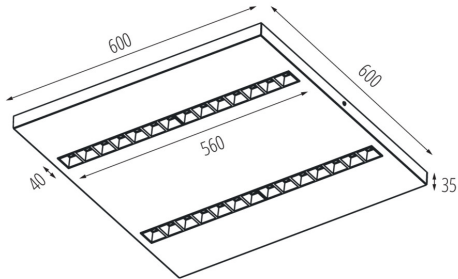

36066 OS-S5D-WN-RST-W-N1

Surface-mounted LED office fixture