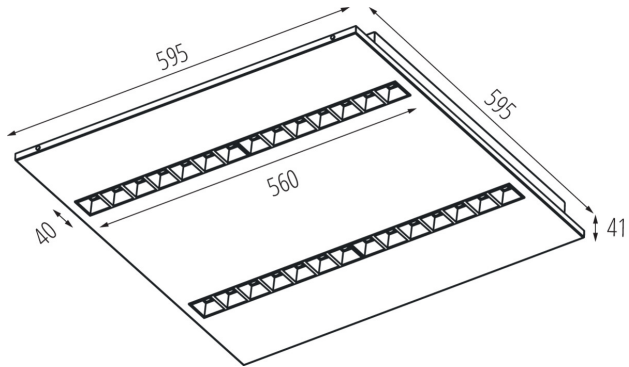

Range of sections of wires used [mm²]: 1,5÷2,5

Lamp-heating time [s]: ≤ 1

Lamp-ignition time [s]: $\leq 0,5$

Rodzaj soczewki [°]: 50

IP class: 20

UGR: ≤ 14

36068 OS-S5D-WN-RST-W-P1

Recessed - Mounted LED Office Fixture