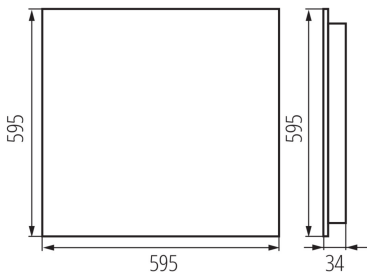

36072 OS-L5D-WN-RST-W-P1

Recessed - Mounted LED Office Fixture

5905339360724

GENERAL DATA:

Colour: white

Place of assembly: Recessed mount in the ceiling

Place of application: Indoors

Minimum distance from the illuminated object : 0,5m

Compatible with a dimmer: no

The product is not suitable to be covered with a heat-insulating material: yes

Length [mm]: 595

Width [mm]: 595

Height [mm]: 34

Integrated LED light source : yes

TECHNICAL DATA: