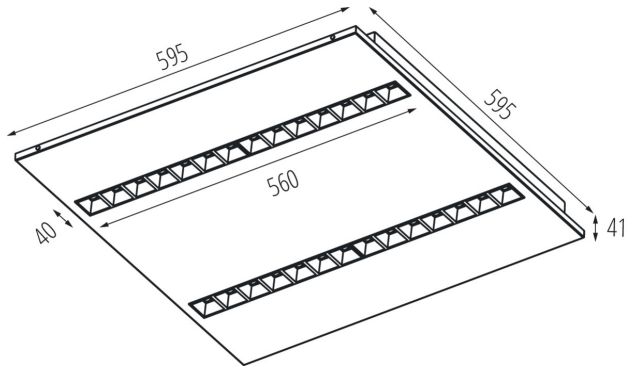

36072 OS-L5D-WN-RST-W-P1

Recessed - Mounted LED Office Fixture