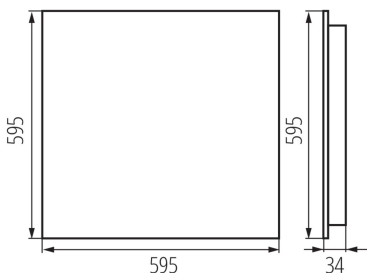

Range of sections of wires used [mm²]: 1,5÷2,5

Lamp-heating time [s]: ≤ 1

Lamp-ignition time [s]: $\leq 0,5$

Rodzaj soczewki [°]: 50

IP class: 20

UGR: ≤ 16

36080 OS-H5D-WN-RST-W-P1

Recessed - Mounted LED Office Fixture