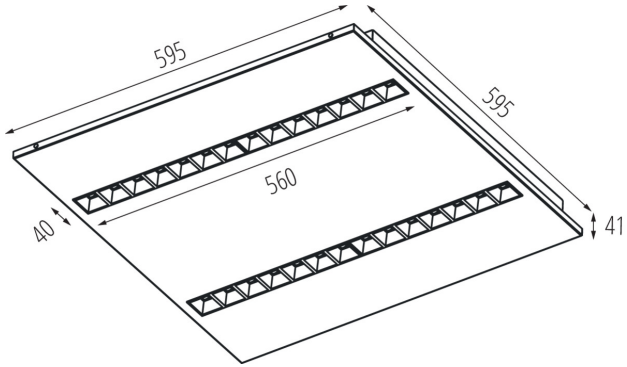

36088 OS-L8D-WN-RST-W-P1

Recessed - Mounted LED Office Fixture