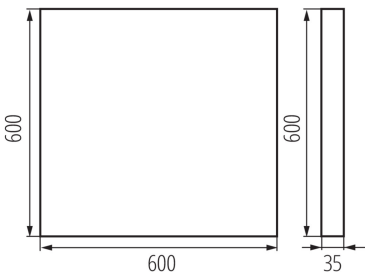

### GENERAL DATA:

**Colour:** white

**Place of assembly:** ceiling mounted

**Place of application:** Indoors

**Minimum distance from the illuminated object :** 0,5m

**Compatible with a dimmer:** no

**The product is not suitable to be covered with a heat-insulating material:** yes

**Length [mm]:** 600

**Width [mm]:** 600

**Height [mm]:** 35

**Integrated LED light source :** yes