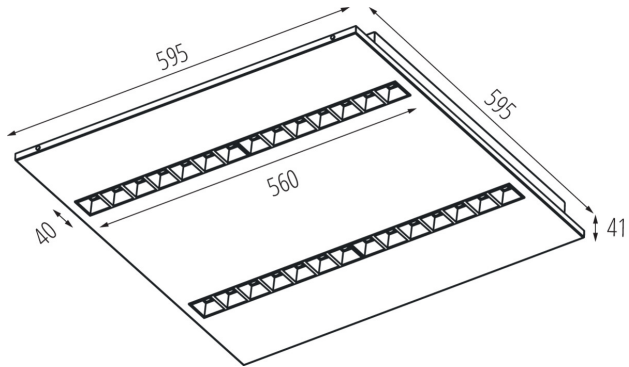

Range of sections of wires used [mm²]: 1,5÷2,5

Lamp-heating time [s]: ≤ 1

Lamp-ignition time [s]: $\leq 0,5$

Rodzaj soczewki [°]: 80

IP class: 20

UGR: ≤ 16

36096 OS-H8D-WN-RST-W-P1

Recessed - Mounted LED Office Fixture