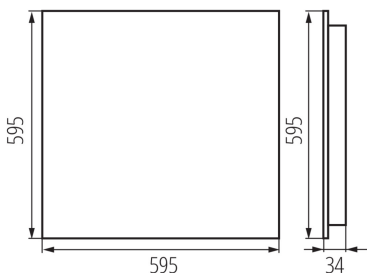

Range of sections of wires used [mm²]: 1,5÷2,5

Lamp-heating time [s]: ≤ 1

Lamp-ignition time [s]: $\leq 0,5$

Rodzaj soczewki [°]: 80

IP class: 20

UGR: ≤ 16

36096 OS-H8D-WN-RST-W-P1

Recessed - Mounted LED Office Fixture