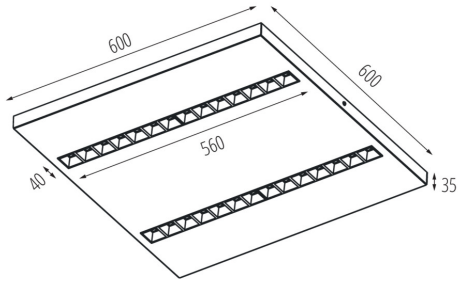

36130 OS-S5D-WN-RST-B-N1

Surface-mounted LED office fixture