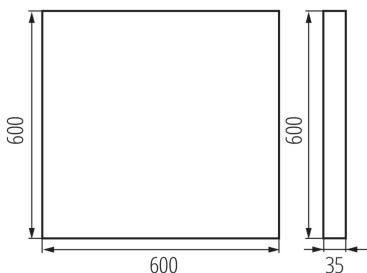

Surface-mounted LED office fixture

5905339361301

GENERAL DATA:

Colour: black

Place of assembly: ceiling mounted

Place of application: Indoors

Minimum distance from the illuminated object : 0,5m

Compatible with a dimmer: no

The product is not suitable to be covered with a heat-insulating material: yes

Length [mm]: 600

Width [mm]: 600

Height [mm]: 35

Integrated LED light source : yes

TECHNICAL DATA:

Rated voltage [V]: 220-240 AC

Rated frequency [Hz]: 50

Maximum power [W]: 22W

Class of protection against electric shock : I

Lampshade material: plastic

Diode type: LED SMD

Luminous flux of the light fitting [lm]: 2800

Colour temperature: neutral warm white

Correlated colour temperature [K]: 3500

Colour consistency in McAdam ellipses : ≤ 3

Colour rendering index: 80

Service life [h]: 50000

Luminous-flux-retention factor at the end of rated service life :
L90B10

Number of on/off cycles: ≥ 30000

Lighting angle [°]: 50

Ambient temperature range to which the product can be exposed: 5÷25

Shade type: louvre

Enclosure material: Metal

Connection type: Self-clamping block

Range of sections of wires used [mm²]: 1,5÷2,5

Lamp-heating time [s]: ≤ 1

Lamp-ignition time [s]: $\leq 0,5$

Rodzaj soczewki [°]: 50

IP class: 20

UGR: ≤ 14