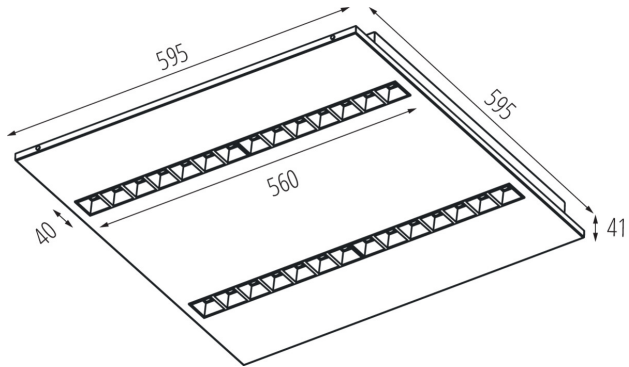

36132 OS-S5D-WN-RST-B-P1

Recessed - Mounted LED Office Fixture