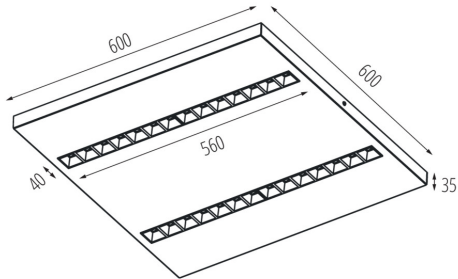

36134 OS-L5D-WN-RST-B-N1

Surface-mounted LED office fixture