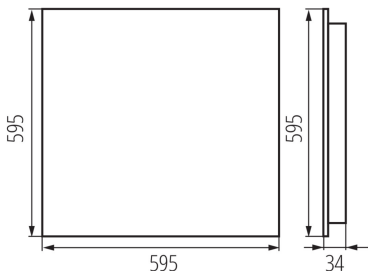

### GENERAL DATA:

**Colour:** black

**Place of assembly:** Recessed mount in the ceiling

**Place of application:** Indoors

**Minimum distance from the illuminated object :** 0,5m

**Compatible with a dimmer:** no

**The product is not suitable to be covered with a heat-insulating material:** yes

**Length [mm]:** 595

**Width [mm]:** 595

**Height [mm]:** 34

**Integrated LED light source :** yes