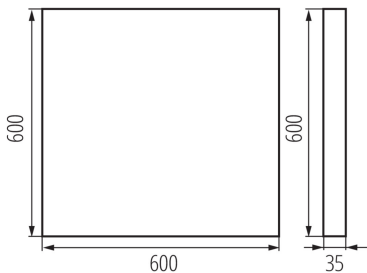

Surface-mounted LED office fixture

5905339361387

low
UGR

MODERN
design

GENERAL DATA:

Colour: black

Place of assembly: ceiling mounted

Place of application: Indoors

Minimum distance from the illuminated object : 0,5m

Compatible with a dimmer: no

The product is not suitable to be covered with a heat-insulating material: yes

Length [mm]: 600

Width [mm]: 600

Height [mm]: 35

Integrated LED light source : yes

TECHNICAL DATA:

Rated voltage [V]: 220-240 AC

Rated frequency [Hz]: 50

Maximum power [W]: 39W

Class of protection against electric shock : I

Lampshade material: plastic

Diode type: LED SMD

Luminous flux of the light fitting [lm]: 4800

Colour temperature: neutral warm white

Correlated colour temperature [K]: 3500

Colour consistency in McAdam ellipses : ≤ 3

Colour rendering index: 80

Service life [h]: 50000

Luminous-flux-retention factor at the end of rated service life :
L90B10

Number of on/off cycles: ≥ 30000

Lighting angle [°]: 50

Ambient temperature range to which the product can be exposed: 5÷25

Shade type: louvre

Enclosure material: Metal

Connection type: Self-clamping block

Range of sections of wires used [mm²]: 1,5÷2,5

Lamp-heating time [s]: ≤ 1

Lamp-ignition time [s]: $\leq 0,5$

Rodzaj soczewki [°]: 50

IP class: 20

UGR: ≤ 16