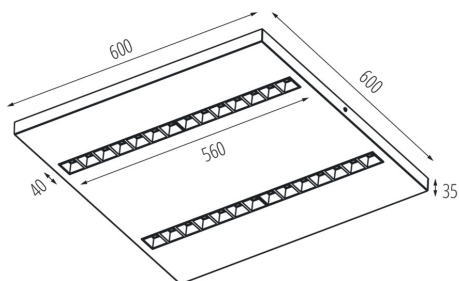

Surface-mounted LED office fixture