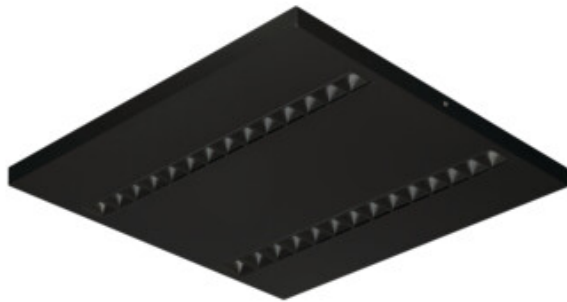

Surface-mounted LED office fixture

5905339361462

GENERAL DATA:

Colour: black

Place of assembly: ceiling mounted

Place of application: Indoors

Minimum distance from the illuminated object : 0,5m

Compatible with a dimmer: no

The product is not suitable to be covered with a heat-insulating material: yes

Length [mm]: 600

Width [mm]: 600

Height [mm]: 35

Integrated LED light source : yes

TECHNICAL DATA:

Rated voltage [V]: 220-240 AC

Rated frequency [Hz]: 50

Maximum power [W]: 22W

Class of protection against electric shock : I

Lampshade material: plastic

Diode type: LED SMD

Luminous flux of the light fitting [lm]: 2800

Colour temperature: neutral warm white

Number of on/off cycles : ≥ 30000

Lighting angle [°]: 80

Ambient temperature range to which the product can be exposed: 5÷25

Shade type: louvre

Enclosure material: Metal

Connection type: Self-clamping block