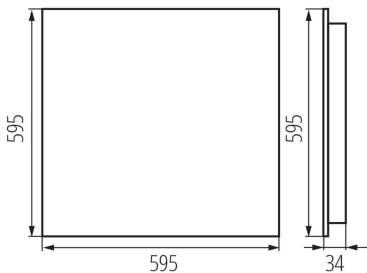

36148 OS-S8D-WN-RST-B-P1

Recessed - Mounted LED Office Fixture

5905339361486

GENERAL DATA:

Colour: black

Place of assembly: Recessed mount in the ceiling

Place of application: Indoors

Minimum distance from the illuminated object : 0,5m

Compatible with a dimmer: no

The product is not suitable to be covered with a heat-insulating material: yes

Length [mm]: 595

Width [mm]: 595

Height [mm]: 34

Integrated LED light source : yes

TECHNICAL DATA: