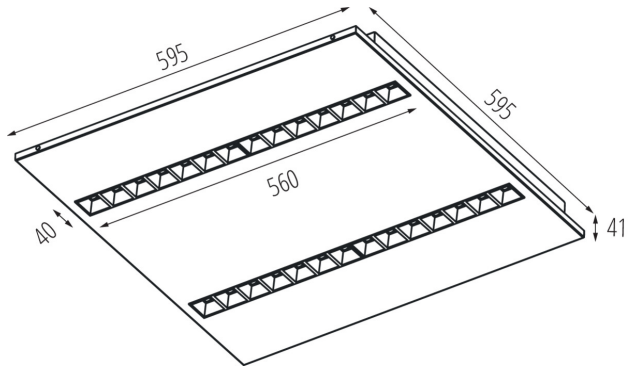

36148 OS-S8D-WN-RST-B-P1

Recessed - Mounted LED Office Fixture