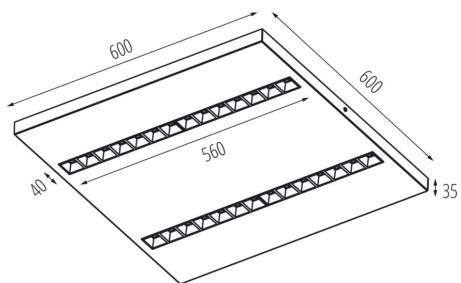

Surface-mounted LED office fixture