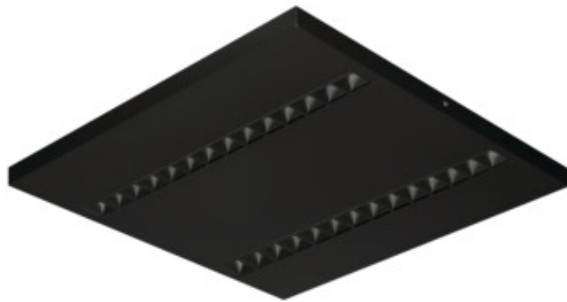

36150 OS-L8D-WN-RST-B-N1

Surface-mounted LED office fixture

5905339361509

GENERAL DATA:

Colour: black

Place of assembly: ceiling mounted

Place of application: Indoors

Minimum distance from the illuminated object : 0,5m

Compatible with a dimmer: no

The product is not suitable to be covered with a heat-insulating material: yes

Length [mm]: 600

Width [mm]: 600

Height [mm]: 35

Integrated LED light source : yes

TECHNICAL DATA:

Rated voltage [V]: 220-240 AC

Rated frequency [Hz]: 50

Maximum power [W]: 31W

Class of protection against electric shock : I

Lampshade material: plastic

Diode type: LED SMD

Luminous flux of the light fitting [lm]: 3800

Number of on/off cycles : ≥ 30000

Lighting angle [°]: 80

Ambient temperature range to which the product can be exposed: 5÷25

Shade type: louvre

Enclosure material: Metal

Connection type: Self-clamping block