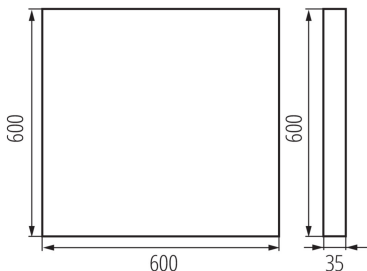

36150 OS-L8D-WN-RST-B-N1

Surface-mounted LED office fixture

5905339361509

GENERAL DATA:

Colour: black

Place of assembly: ceiling mounted

Place of application: Indoors

Minimum distance from the illuminated object : 0,5m

Compatible with a dimmer: no

The product is not suitable to be covered with a heat-insulating material: yes

Length [mm]: 600

Width [mm]: 600

Height [mm]: 35

Integrated LED light source : yes

TECHNICAL DATA: