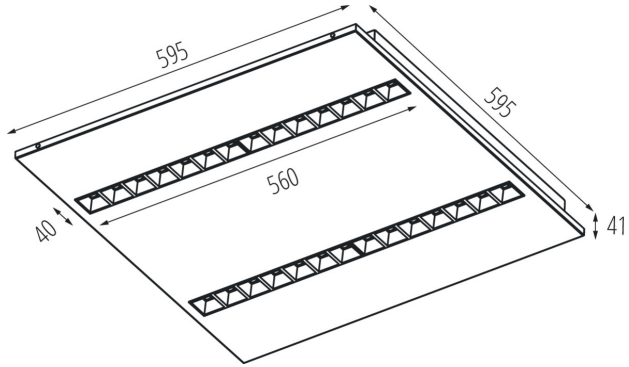

36152 OS-L8D-WN-RST-B-P1

Recessed - Mounted LED Office Fixture