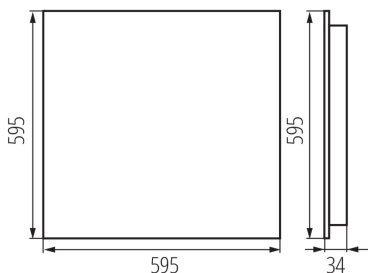

36152 OS-L8D-WN-RST-B-P1

Recessed - Mounted LED Office Fixture

5905339361523

GENERAL DATA:

Colour: black

Place of assembly: Recessed mount in the ceiling

Place of application: Indoors

Minimum distance from the illuminated object : 0,5m

Compatible with a dimmer: no

The product is not suitable to be covered with a heat-insulating material: yes

Length [mm]: 595

Width [mm]: 595

Height [mm]: 34

Integrated LED light source : yes

TECHNICAL DATA: