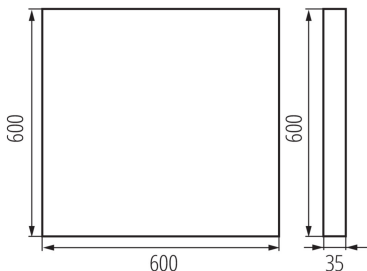

Surface-mounted LED office fixture

5905339361585

GENERAL DATA:

Colour: black

Place of assembly: ceiling mounted

Place of application: Indoors

Minimum distance from the illuminated object : 0,5m

Compatible with a dimmer: no

The product is not suitable to be covered with a heat-insulating material: yes

Length [mm]: 600

Width [mm]: 600

Height [mm]: 35

Integrated LED light source : yes

TECHNICAL DATA:

Rated voltage [V]: 220-240 AC

Rated frequency [Hz]: 50

Maximum power [W]: 49W

Class of protection against electric shock : I

Lampshade material: plastic

Diode type: LED SMD

Luminous flux of the light fitting [lm]: 5600

Colour temperature: neutral warm white