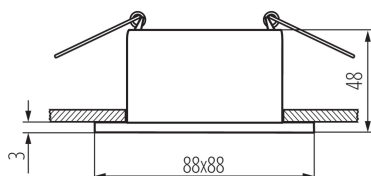

36211 GLOZO DSL B/W

Ring for spotlight fittings

5905339362117

Ø75 mm

Kanlux GLOZO is a large family of decorative rings. They have a modular housing: a base in two shapes and colors and a reflector in 4 colors in mat or mirror finish. It gives us a lot of possibilities to arrange the combination of the same or different color solutions.

GENERAL DATA:

Colour: black/white

Place of assembly: Recessed mount in the ceiling

Place of application: Indoors

Minimum distance from the illuminated object: 0,5m

Decorative ring without a ceramic frame: yes

The product is not suitable to be covered with a heat-insulating material: yes

Length [mm]: 88

Width [mm]: 88

Height [mm]: 48

Assembly hole [mm]: Ø75

TECHNICAL DATA:

Rated voltage [V]: 12 AC; 12 DC; 220-240 AC