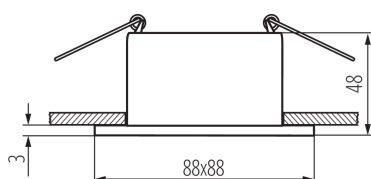

36213 GLOZO DSL SR/W

Ring for spotlight fittings

5905339362131

Ø75 mm

Kanlux GLOZO is a large family of decorative rings. They have a modular housing: a base in two shapes and colors and a reflector in 4 colors in mat or mirror finish. It gives us a lot of possibilities to arrange the combination of the same or different color solutions.

GENERAL DATA:

Colour: srebrny / biały

Place of assembly: Recessed mount in the ceiling

Place of application: Indoors

Minimum distance from the illuminated object: 0,5m

Decorative ring without a ceramic frame: yes

The product is not suitable to be covered with a heat-insulating material: yes

Length [mm]: 88

Width [mm]: 88

Height [mm]: 48

Assembly hole [mm]: Ø75

TECHNICAL DATA:

Rated voltage [V]: 12 AC; 12 DC; 220-240 AC

Maximum power [W]: max 10

Class of protection against electric shock: II/III

Light source: MR16/PAR16

Light source included: no

Cap: Gx5,3/GU10

Ambient temperature range to which the product can be exposed: 5÷25

Enclosure material: aluminum alloy

Lighting-fixture angle regulation: none

IP class: 20

LOGISTIC DATA:

Packaging method: 1