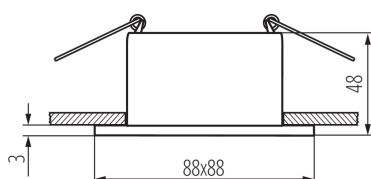

36214 GLOZO DSL W/B

Ring for spotlight fittings

5905339362148

Ø75 mm

Kanlux GLOZO is a large family of decorative rings. They have a modular housing: a base in two shapes and colors and a reflector in 4 colors in mat or mirror finish. It gives us a lot of possibilities to arrange the combination of the same or different color solutions.

GENERAL DATA:

Colour: white / black

Place of assembly: Recessed mount in the ceiling

Place of application: Indoors

Minimum distance from the illuminated object: 0,5m

Decorative ring without a ceramic frame: yes

The product is not suitable to be covered with a heat-insulating material: yes

Length [mm]: 88

Width [mm]: 88

Height [mm]: 48

Assembly hole [mm]: Ø75

TECHNICAL DATA:

Rated voltage [V]: 12 AC; 12 DC; 220-240 AC

Maximum power [W]: max 10

Class of protection against electric shock: II/III

Light source: MR16/PAR16

Light source included: no

Cap: Gx5,3/GU10

Ambient temperature range to which the product can be exposed: 5÷25

Enclosure material: aluminum alloy

Lighting-fixture angle regulation: none

IP class: 20

LOGISTIC DATA:

Packaging method: 1