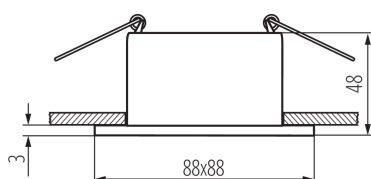

36215 GLOZO DSL B/B

Ring for spotlight fittings

5905339362155

Ø75 mm

Kanlux GLOZO is a large family of decorative rings. They have a modular housing: a base in two shapes and colors and a reflector in 4 colors in mat or mirror finish. It gives us a lot of possibilities to arrange the combination of the same or different color solutions.

GENERAL DATA:

Colour: black

Place of assembly: Recessed mount in the ceiling

Place of application: Indoors

Minimum distance from the illuminated object: 0,5m

Decorative ring without a ceramic frame: yes

The product is not suitable to be covered with a heat-insulating material: yes

Length [mm]: 88

Width [mm]: 88

Height [mm]: 48

Assembly hole [mm]: Ø75

TECHNICAL DATA:

Rated voltage [V]: 12 AC; 12 DC; 220-240 AC

Maximum power [W]: max 10

Class of protection against electric shock: II/III

Light source: MR16/PAR16

Light source included: no

Cap: Gx5,3/GU10

Ambient temperature range to which the product can be exposed: 5÷25

Enclosure material: aluminum alloy

Lighting-fixture angle regulation: none

IP class: 20

LOGISTIC DATA:

Packaging method: 1