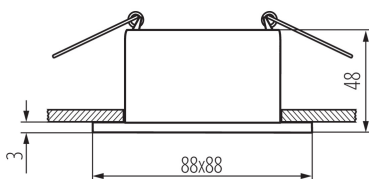

36216 GLOZO DSL G/B

Ring for spotlight fittings

5905339362162

Ø75 mm

Kanlux GLOZO is a large family of decorative rings. They have a modular housing: a base in two shapes and colors and a reflector in 4 colors in mat or mirror finish. It gives us a lot of possibilities to arrange the combination of the same or different color solutions.

GENERAL DATA:

Colour: gold / black

Place of assembly: Recessed mount in the ceiling

Place of application: Indoors

Minimum distance from the illuminated object: 0,5m

Decorative ring without a ceramic frame: yes

The product is not suitable to be covered with a heat-insulating material: yes

Length [mm]: 88

Width [mm]: 88

Height [mm]: 48

Assembly hole [mm]: Ø75

TECHNICAL DATA:

Rated voltage [V]: 12 AC; 12 DC; 220-240 AC

Maximum power [W]: max 10

Class of protection against electric shock: II/III

Light source: MR16/PAR16

Light source included: no

Cap: Gx5,3/GU10

Ambient temperature range to which the product can be exposed: 5÷25

Enclosure material: aluminum alloy

Lighting-fixture angle regulation: none

IP class: 20

LOGISTIC DATA:

Packaging method: 1