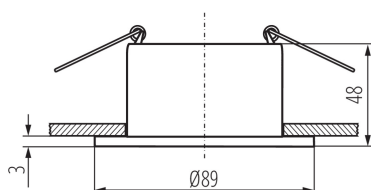

36218 GLOZO DSO W/W

Ring for spotlight fittings

5905339362186

Ø75 mm

Kanlux GLOZO is a large family of decorative rings. They have a modular housing: a base in two shapes and colors and a reflector in 4 colors in mat or mirror finish. It gives us a lot of possibilities to arrange the combination of the same or different color solutions.

GENERAL DATA:

Colour: white

Place of assembly: Recessed mount in the ceiling

Place of application: Indoors

Minimum distance from the illuminated object: 0,5m

Decorative ring without a ceramic frame: yes

The product is not suitable to be covered with a heat-insulating material: yes

Width [mm]: 48

Diameter [mm]: 89

Assembly hole [mm]: Ø75

TECHNICAL DATA:

Rated voltage [V]: 12 AC; 12 DC; 220-240 AC

Maximum power [W]: max 10

Class of protection against electric shock: II/III

Light source: MR16/PAR16

Light source included: no

Cap: Gx5,3/GU10

Ambient temperature range to which the product can be exposed: 5÷25

Enclosure material: aluminum alloy

Lighting-fixture angle regulation: none

IP class: 20

LOGISTIC DATA:

Packaging method: 1