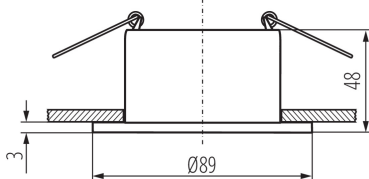

36219 GLOZO DSO B/W

Ring for spotlight fittings

5905339362193

Ø75 mm

Kanlux GLOZO is a large family of decorative rings. They have a modular housing: a base in two shapes and colors and a reflector in 4 colors in mat or mirror finish. It gives us a lot of possibilities to arrange the combination of the same or different color solutions.

GENERAL DATA:

Colour: black/white

Place of assembly: Recessed mount in the ceiling

Place of application: Indoors

Minimum distance from the illuminated object: 0,5m

Decorative ring without a ceramic frame: yes

The product is not suitable to be covered with a heat-insulating material: yes

Width [mm]: 48

Diameter [mm]: 89

Assembly hole [mm]: Ø75

TECHNICAL DATA:

Rated voltage [V]: 12 AC; 12 DC; 220-240 AC

Maximum power [W]: max 10

Class of protection against electric shock: II/III

Light source: MR16/PAR16

Light source included: no

Cap: Gx5,3/GU10

Ambient temperature range to which the product can be exposed: 5÷25

Enclosure material: aluminum alloy

Lighting-fixture angle regulation: none

IP class: 20

LOGISTIC DATA:

Packaging method: 1